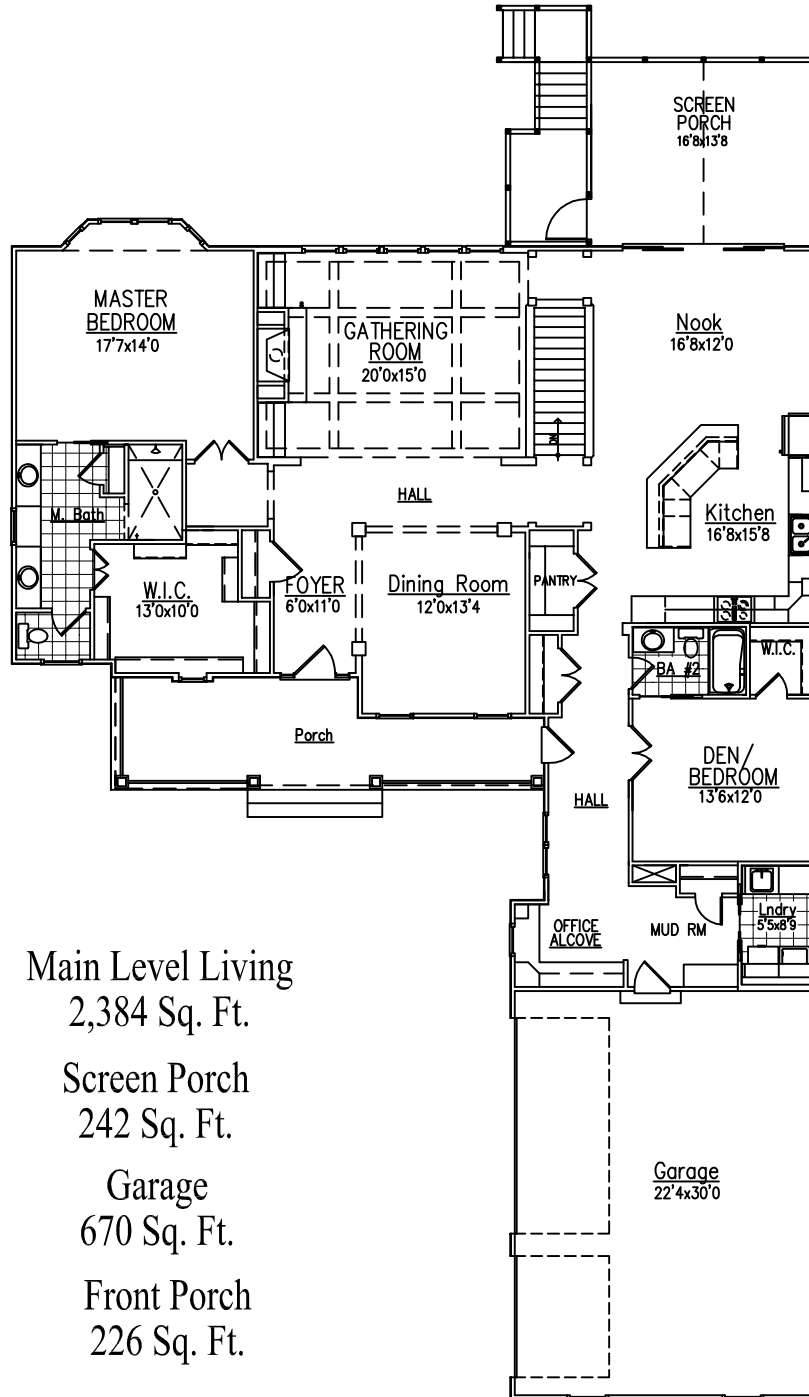

# The 'Willows'

Lot #100

Knox I Model

Main Level Living  
2,384 Sq. Ft.

Screen Porch  
242 Sq. Ft.

Garage  
670 Sq. Ft.

Front Porch  
226 Sq. Ft.

Contact  
Bob Slawson  
281-7062